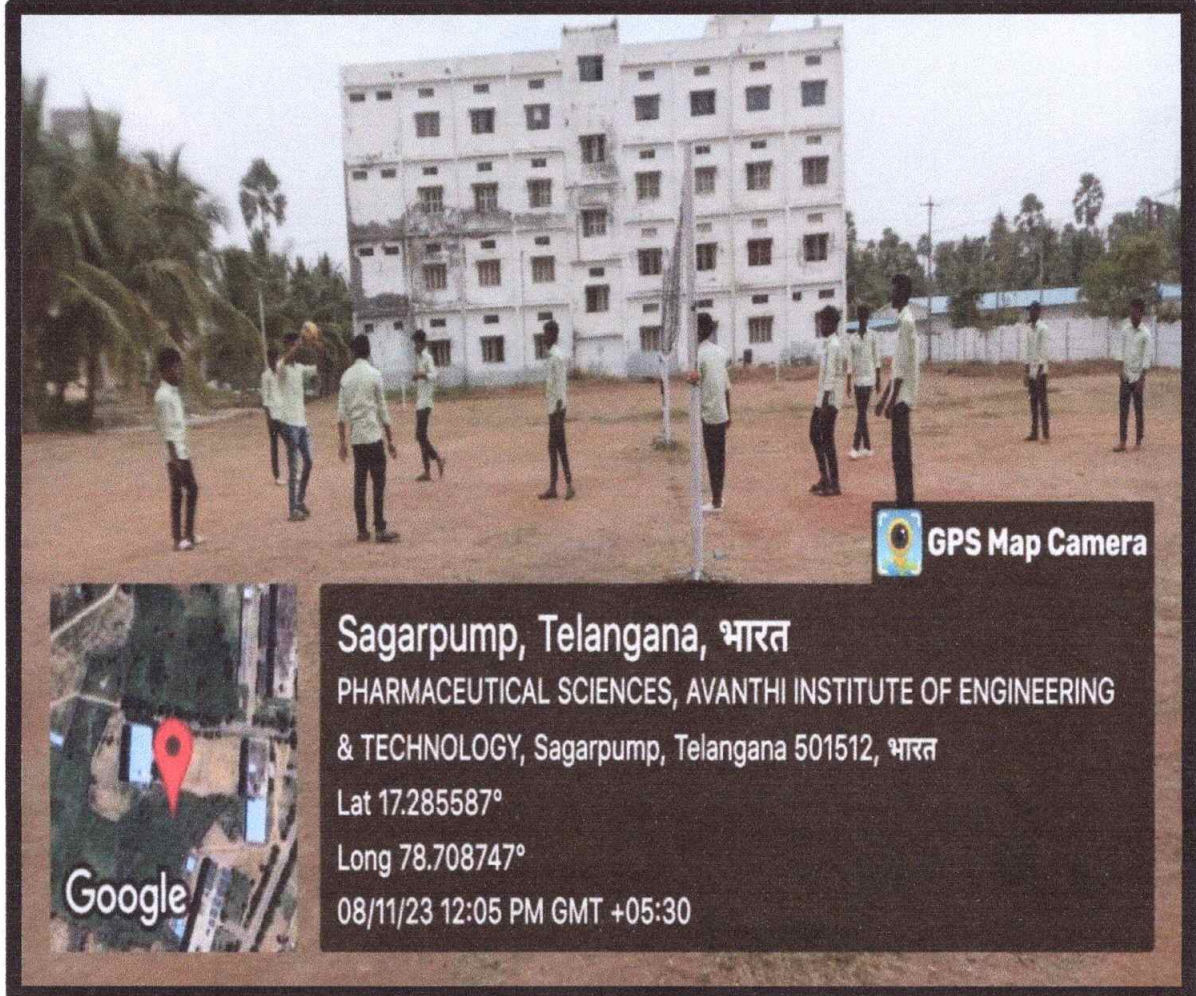

AVANTHI INSTITUTE OF PHARMACEUTICAL SCIENCES

(Approved by PCI, AICTE & Affiliated to JNTUH)

Gunthapally (V), Abdullapurmet (M), R.R. Dist., Near Ramoji Filmcity, Hyderabad - 501 512.