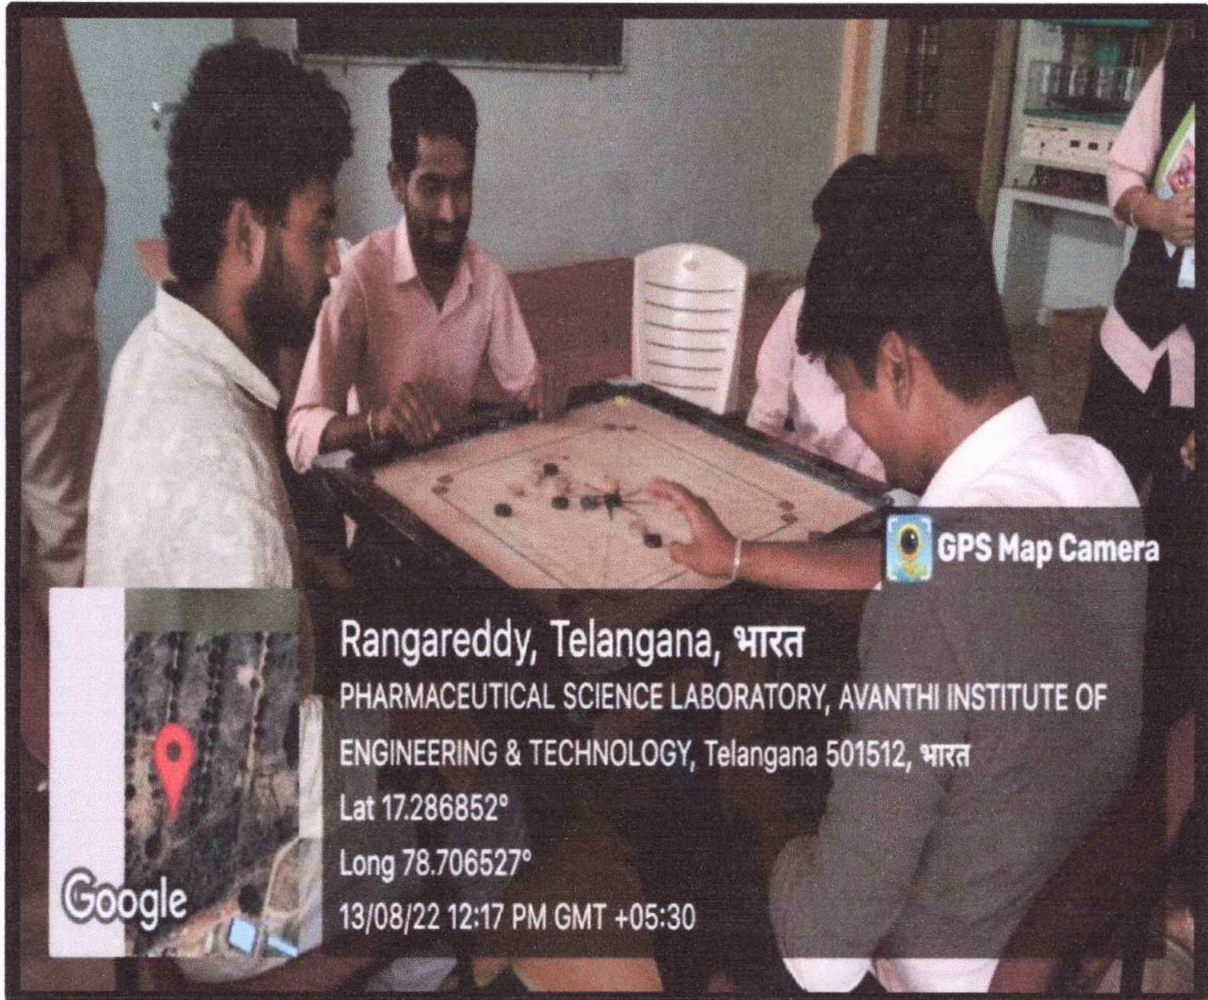

AVANTHI INSTITUTE OF PHARMACEUTICAL SCIENCES

(Approved by PCI, AICTE & Affiliated to JNTUH)

Gunthapally (V), Abdullapurmet (M), R.R. Dist., Near Ramoji Filmcity, Hyderabad - 501 512.

Caroms

PRINCIPAL
AVANTHI INSTITUTE OF
PHARMACEUTICAL SCIENCES
Gunthapally (V), Abdullapurmet (M)
R.R. Dist., Telangana.

Committed to Excellence in Technical Education