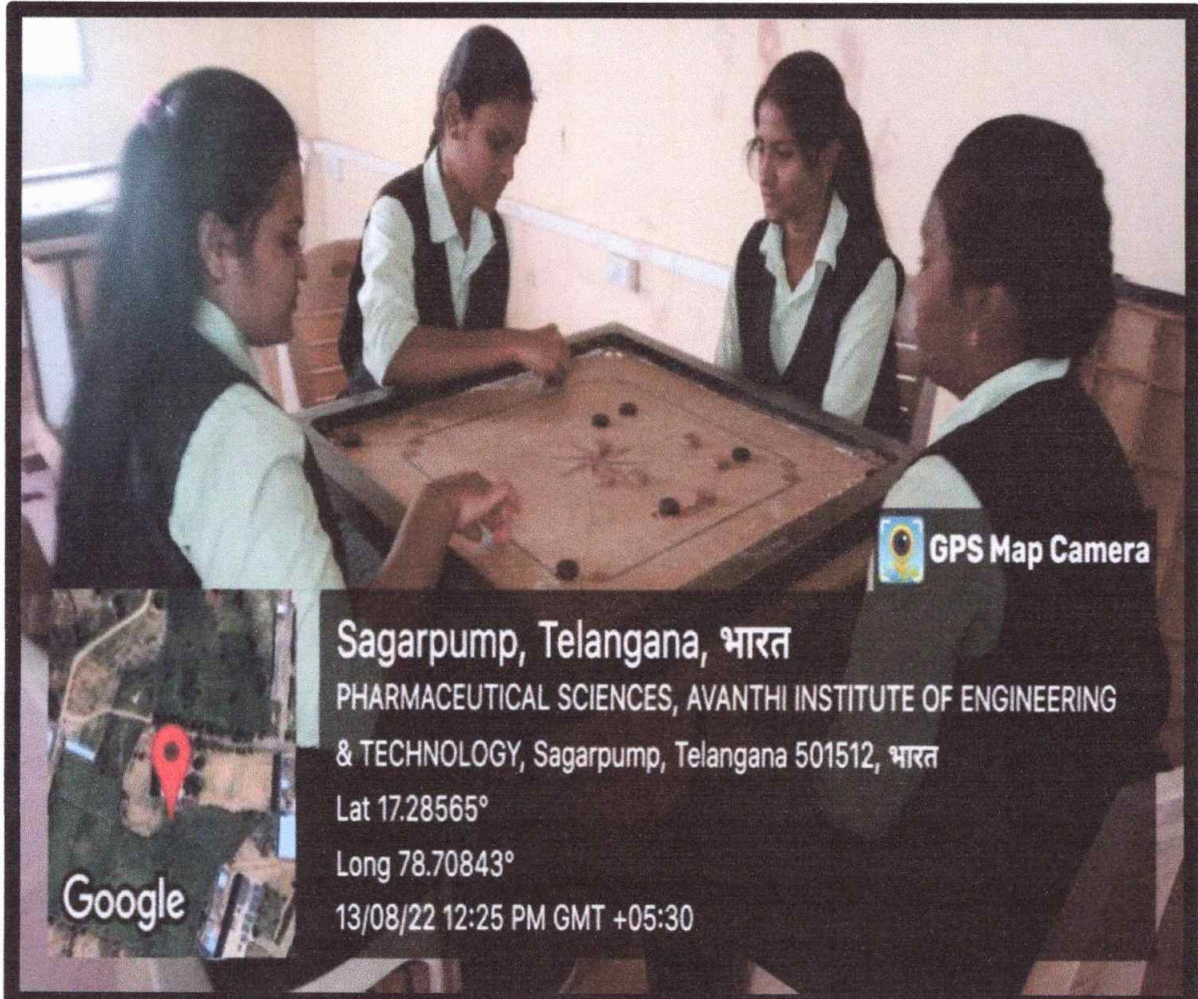

AVANTHI INSTITUTE OF PHARMACEUTICAL SCIENCES

(Approved by PCI, AICTE & Affiliated to JNTUH)

Gunthapally (V), Abdullapurmet (M), R.R. Dist., Near Ramoji Filmcity, Hyderabad - 501 512.

GPS Map Camera

Sagarpump, Telangana, भारत

PHARMACEUTICAL SCIENCES, AVANTHI INSTITUTE OF ENGINEERING & TECHNOLOGY, Sagarpump, Telangana 501512, भारत

Lat 17.28565°

Long 78.70843°

13/08/22 12:25 PM GMT +05:30