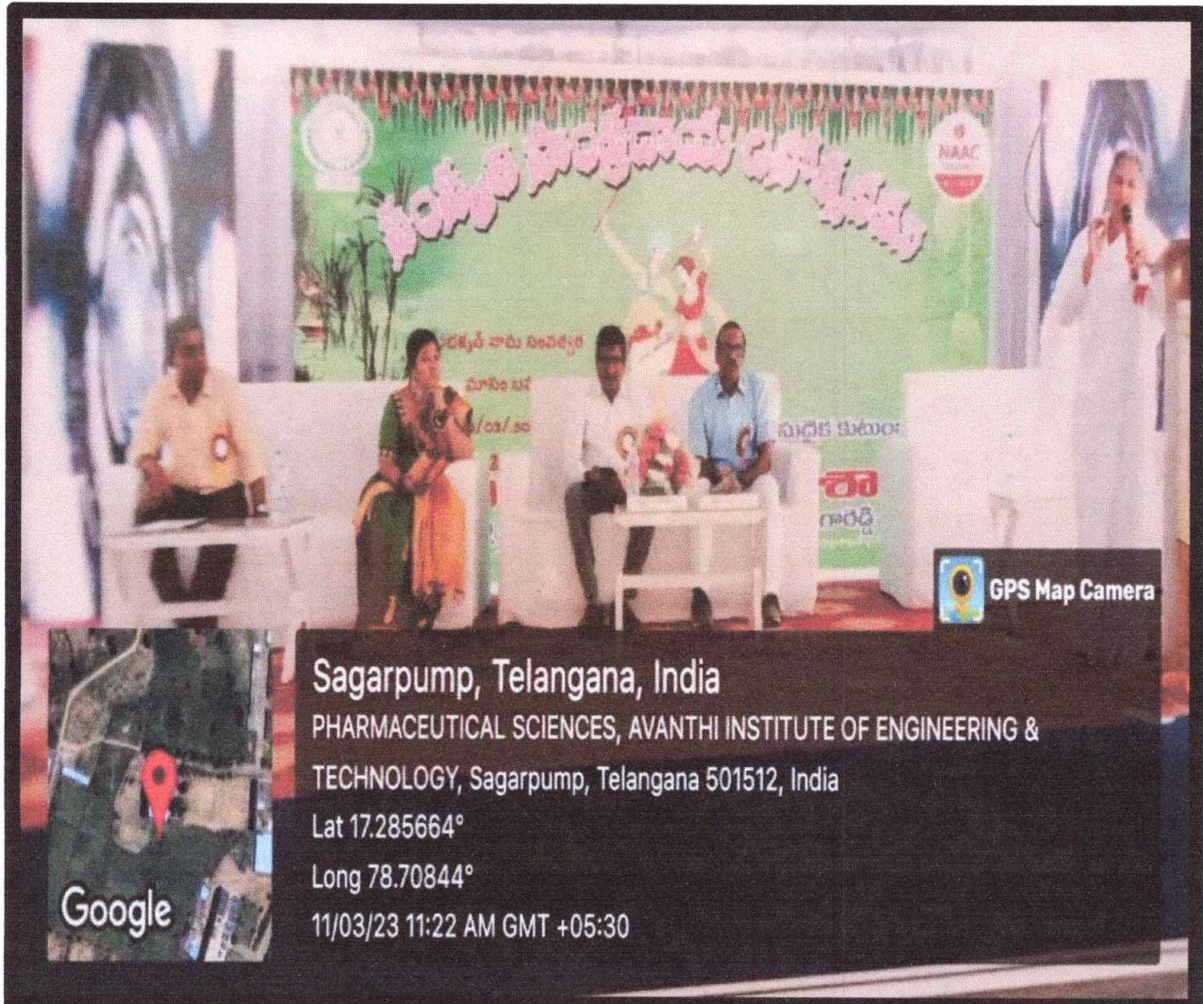

AVANTHI INSTITUTE OF PHARMACEUTICAL SCIENCES

(Approved by PCI, AICTE & Affiliated to JNTUH)

Gunthapally (V), Abdullapurmet (M), R.R. Dist., Near Ramoji Filmcity, Hyderabad - 501 512.

Traditional Day

PRINCIPAL
AVANTHI INSTITUTE OF
PHARMACEUTICAL SCIENCES
Gunthapally (V), Abdullapurmet (M)
R.R. Dist. Telangana.

Committed to Excellence in Technical Education