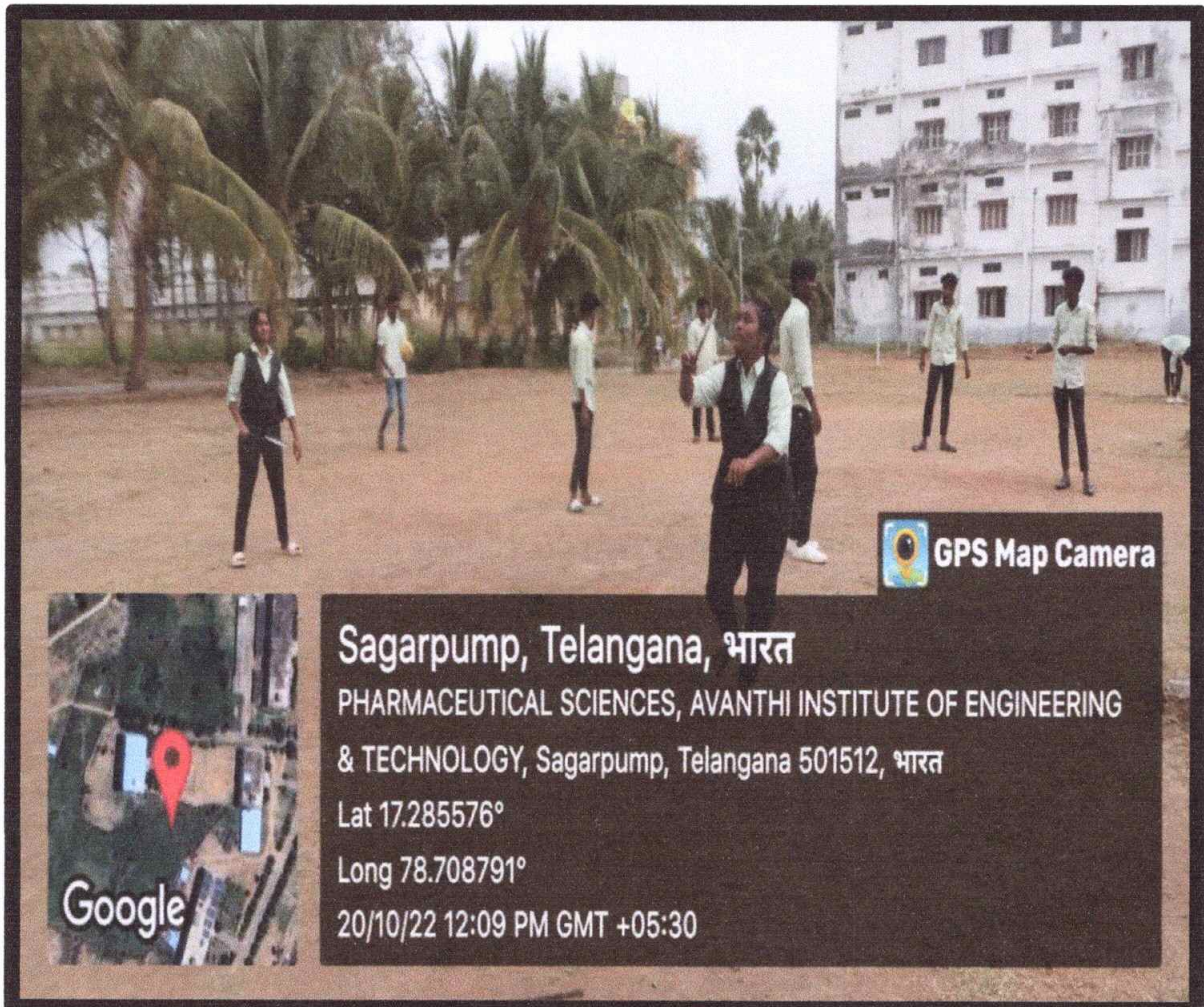

(Approved by PCI, AICTE & Affiliated to JNTUH)

Gunthapally (V), Abdullapurmet (M), R.R. Dist., Near Ramoji Filmcity, Hyderabad - 501 512.

Shuttle Court

PRINCIPAL
AVANTHI INSTITUTE OF
PHARMACEUTICAL SCIENCES
Gunthapally (V), Abdullapurmet (M).
R.R. Dist. Telangana.