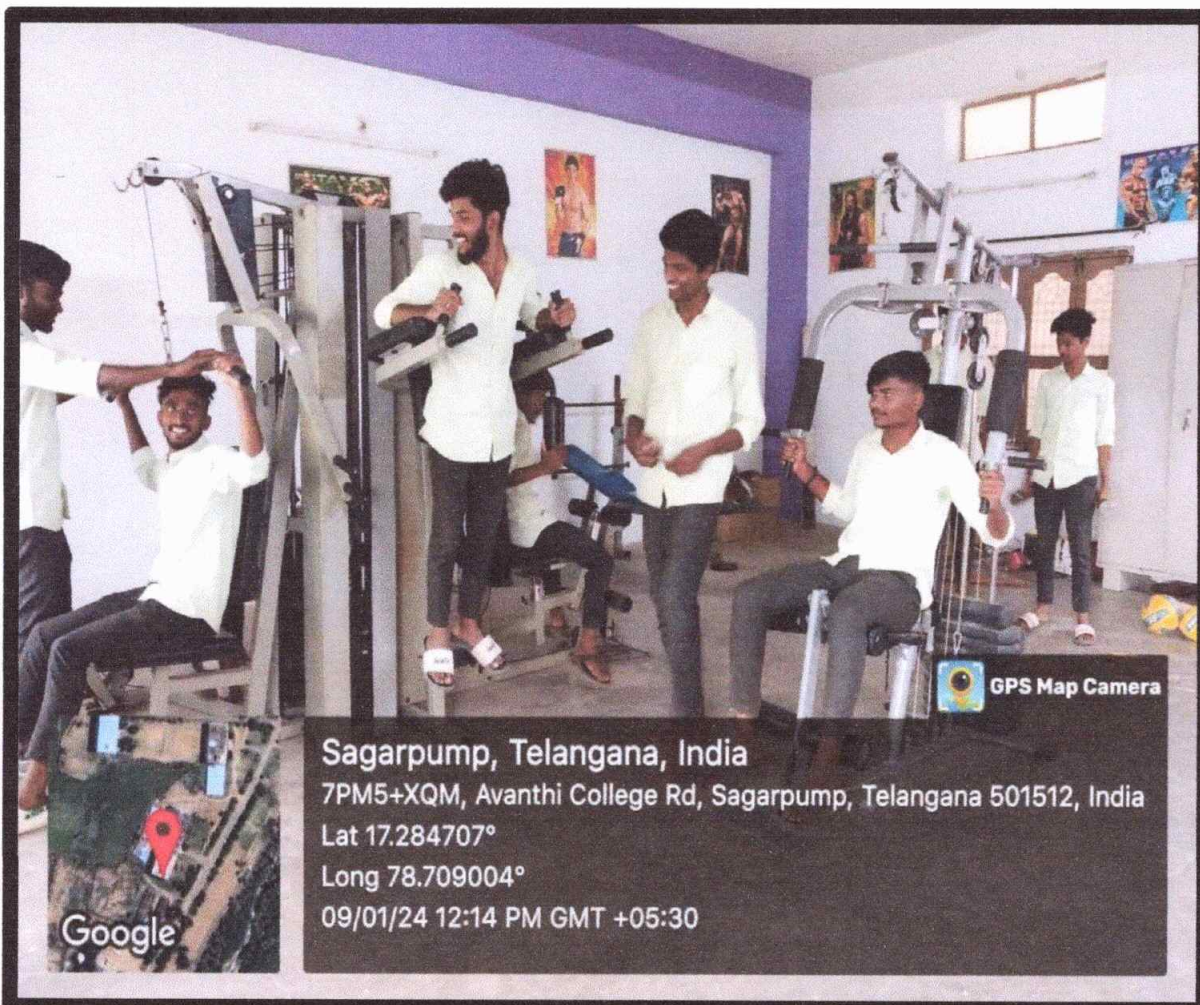

AVANTHI INSTITUTE OF PHARMACEUTICAL SCIENCES

(Approved by PCI, AICTE & Affiliated to JNTUH)

Gunthapally (V), Abdullapurmet (M), R.R. Dist., Near Ramoji Filmcity, Hyderabad - 501 512.