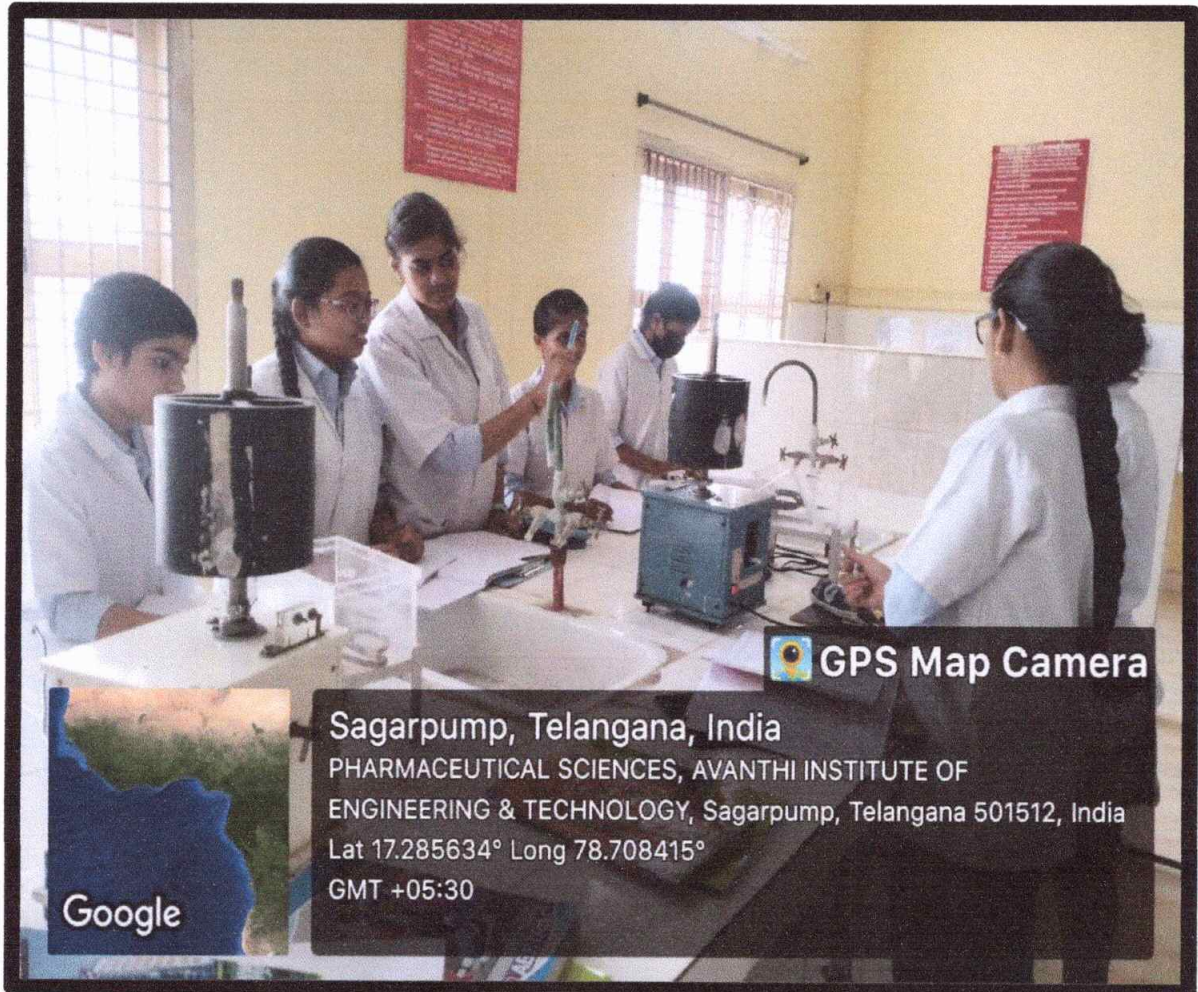

AVANTHI INSTITUTE OF PHARMACEUTICAL SCIENCES

(Approved by PCI, AICTE & Affiliated to JNTUH)

Gunthapally (V), Abdullapurmet (M), R.R. Dist., Near Ramoji Filmcity, Hyderabad - 501 512.