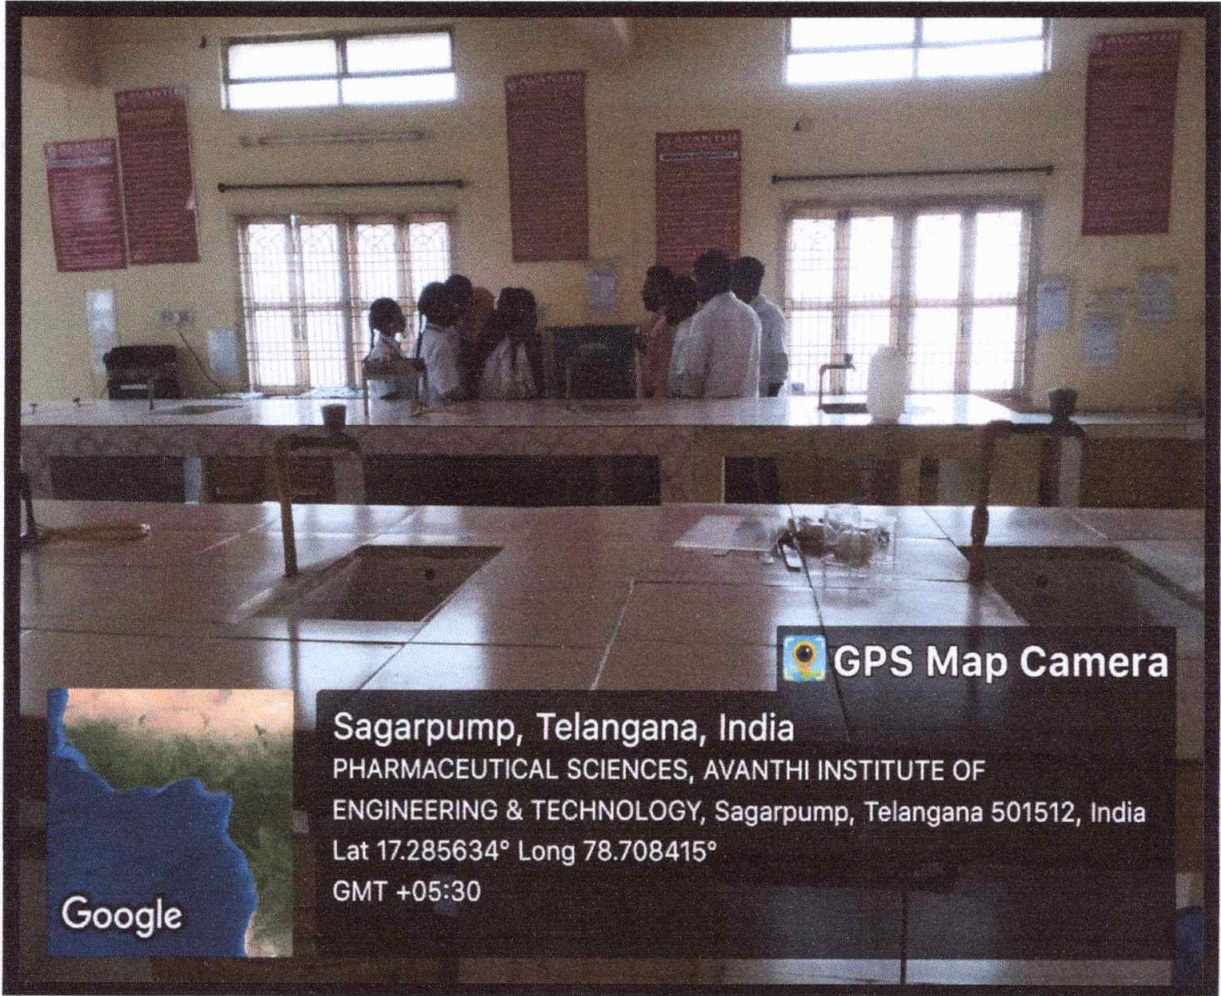

AVANTHI INSTITUTE OF PHARMACEUTICAL SCIENCES

(Approved by PCI, AICTE & Affiliated to JNTUH)

Gunthapally (V), Abdullapurmet (M), R.R. Dist., Near Ramoji Filmcity, Hyderabad - 501 512.

GPS Map Camera

Sagarpump, Telangana, India

PHARMACEUTICAL SCIENCES, AVANTHI INSTITUTE OF
ENGINEERING & TECHNOLOGY, Sagarpump, Telangana 501512, India

Lat 17.285634° Long 78.708415°

GMT +05:30

Google

Pharmaceutics Lab