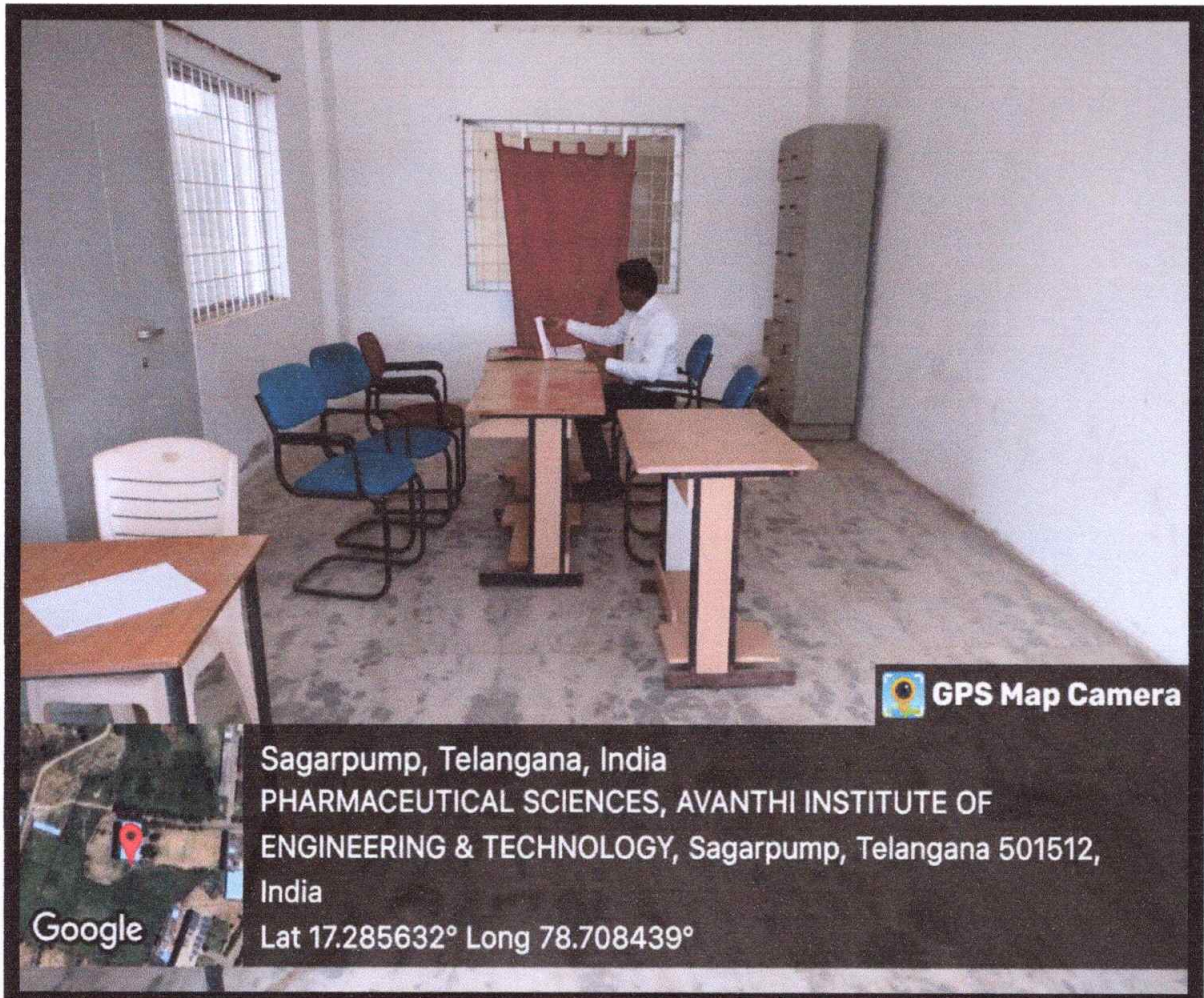

AVANTHI INSTITUTE OF PHARMACEUTICAL SCIENCES

(Approved by PCI, AICTE & Affiliated to JNTUH)

Gunthapally (V), Abdullapurmet (M), R.R. Dist., Near Ramoji Filmcity, Hyderabad - 501 512.

GPS Map Camera

Sagarpump, Telangana, India
PHARMACEUTICAL SCIENCES, AVANTHI INSTITUTE OF
ENGINEERING & TECHNOLOGY, Sagarpump, Telangana 501512,
India
Lat 17.285632° Long 78.708439°

HOD Room Block -II