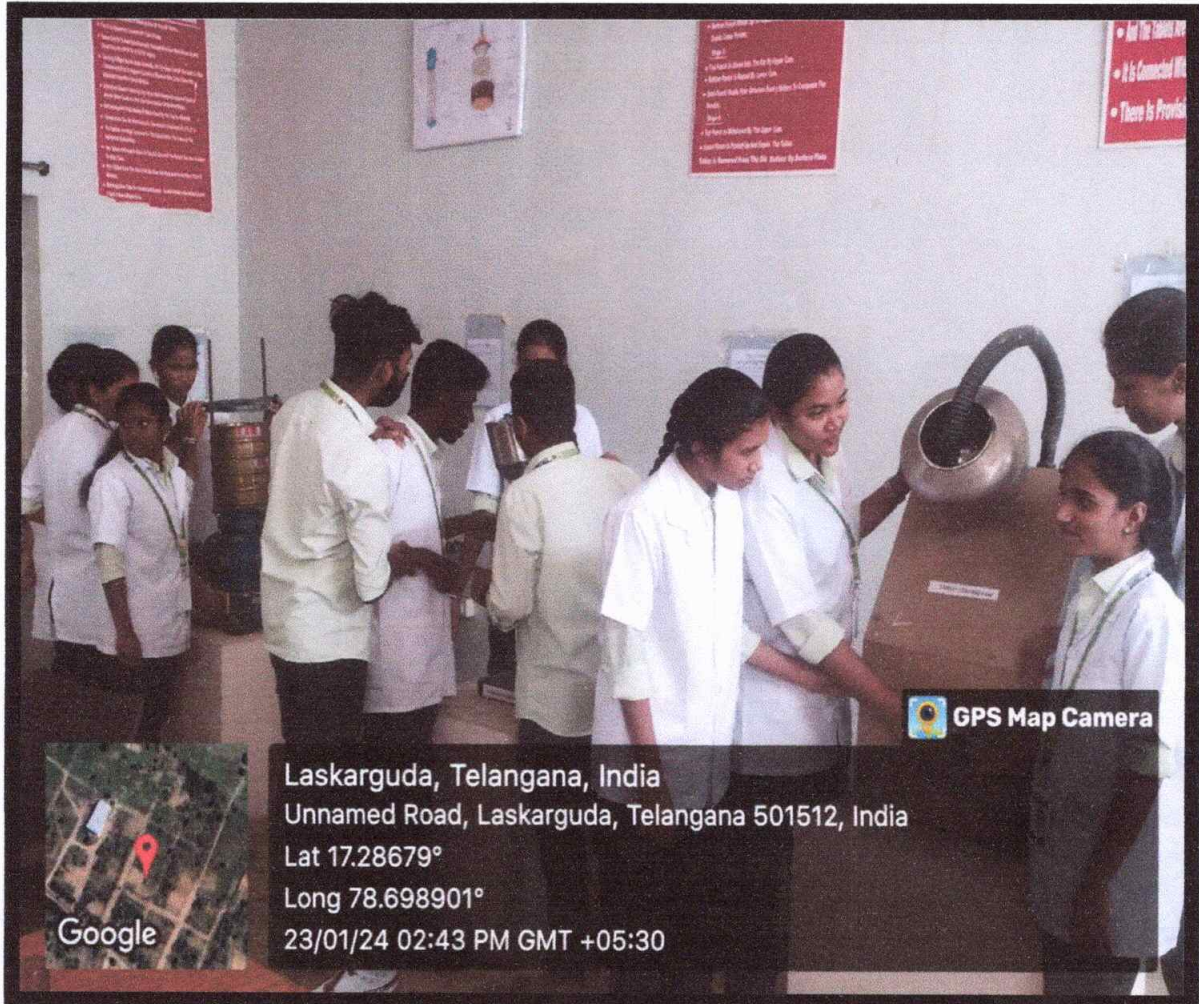

AVANTHI INSTITUTE OF PHARMACEUTICAL SCIENCES

(Approved by PCI, AICTE & Affiliated to JNTUH)

Gunthapally (V), Abdullapurmet (M), R.R. Dist., Near Ramoji Filmcity, Hyderabad - 501 512.