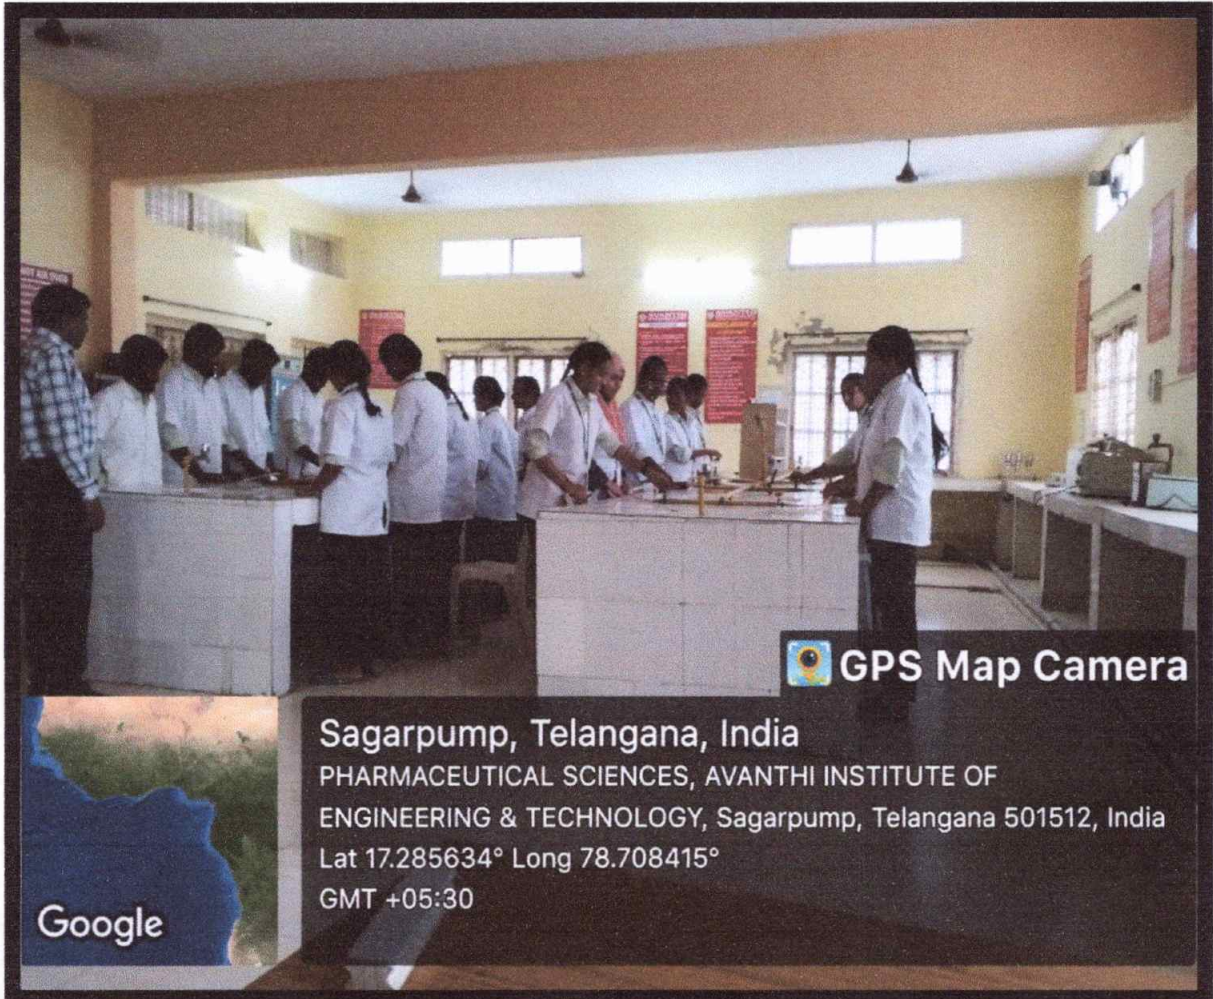

(Approved by PCI, AICTE & Affiliated to JNTUH)

Gunthapally (V), Abdullapurmet (M), R.R. Dist., Near Ramoji Filmcity, Hyderabad - 501 512.

GPS Map Camera

Sagarpump, Telangana, India

PHARMACEUTICAL SCIENCES, AVANTHI INSTITUTE OF
ENGINEERING & TECHNOLOGY, Sagarpump, Telangana 501512, India