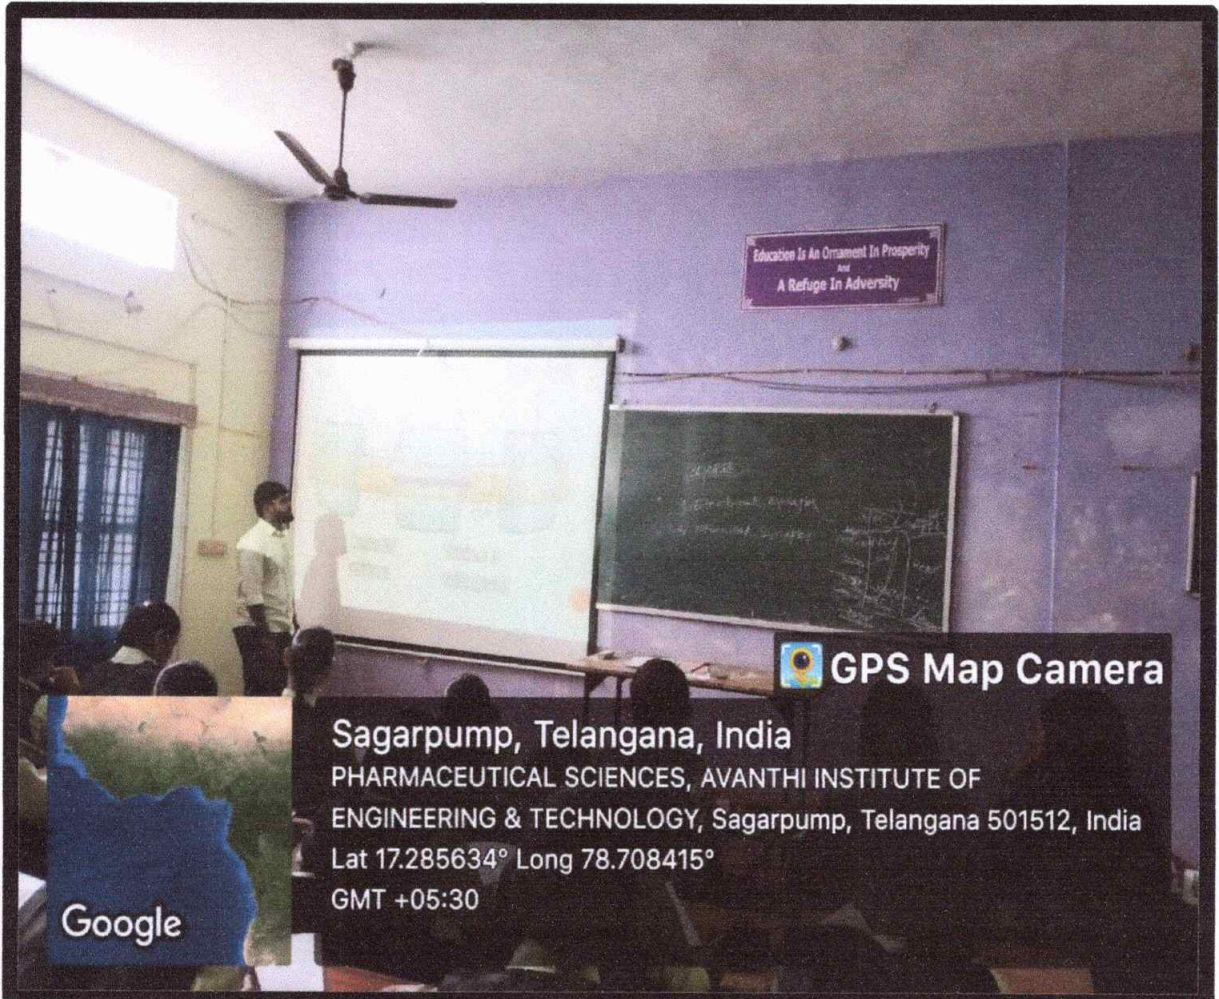

AVANTHI INSTITUTE OF PHARMACEUTICAL SCIENCES

(Approved by PCI, AICTE & Affiliated to JNTUH)

Gunthapally (V), Abdullapurmet (M), R.R. Dist., Near Ramoji Filmcity, Hyderabad - 501 512.

ICT Class Room Block -I

[Signature]
PRINCIPAL
AVANTHI INSTITUTE OF
PHARMACEUTICAL SCIENCES
Gunthapally (V), Abdullapurmet (M),
R.R. Dist. Telangana.

Committed to Excellence in Technical Education