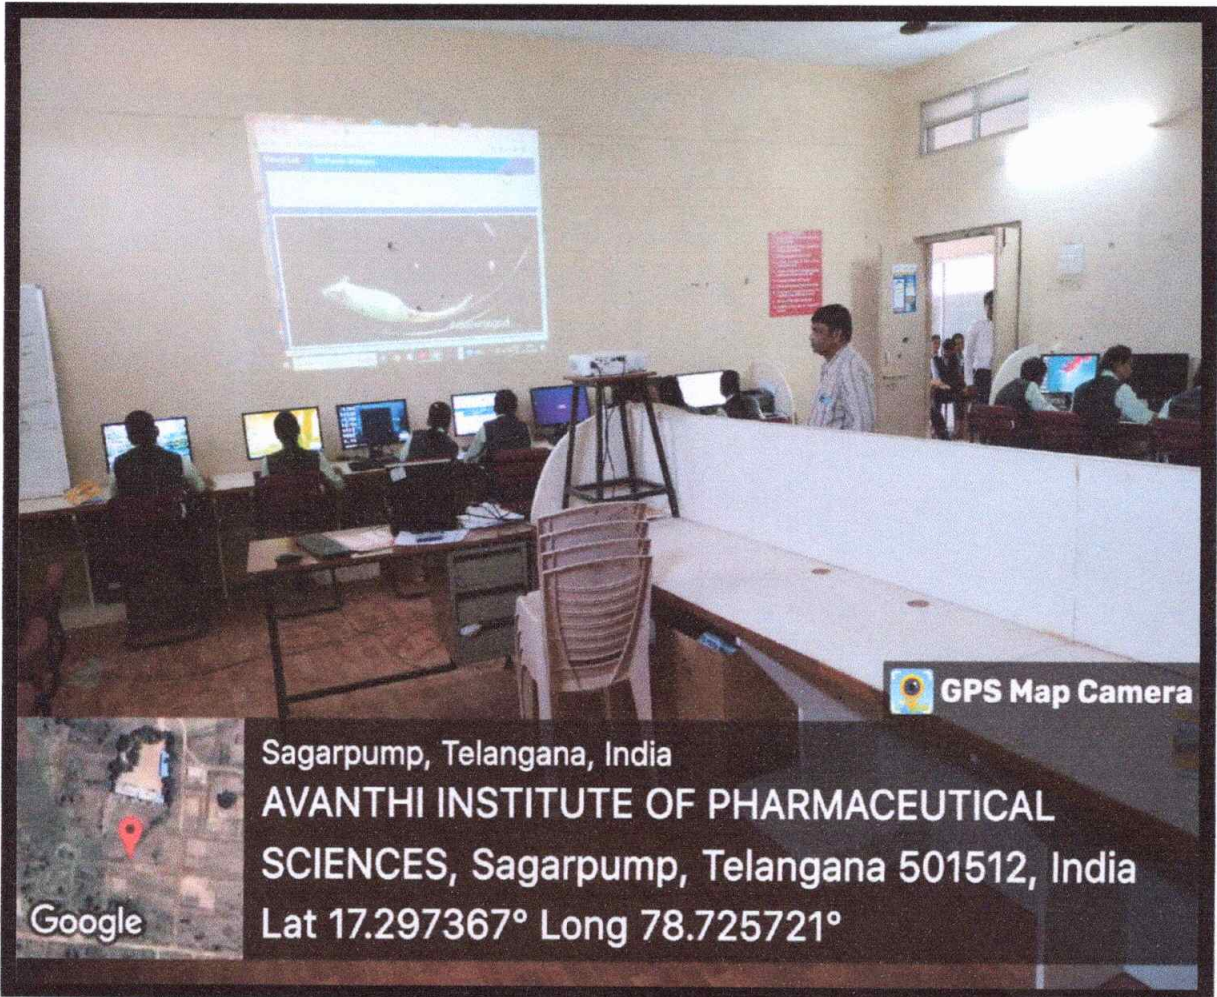

AVANTHI INSTITUTE OF PHARMACEUTICAL SCIENCES

(Approved by PCI, AICTE & Affiliated to JNTUH)

Gunthapally (V), Abdullapurmet (M), R.R. Dist., Near Ramoji Filmcity, Hyderabad - 501 512.

Google

Sagarpump, Telangana, India
AVANTHI INSTITUTE OF PHARMACEUTICAL SCIENCES, Sagarpump, Telangana 501512, India
Lat 17.297367° Long 78.725721°