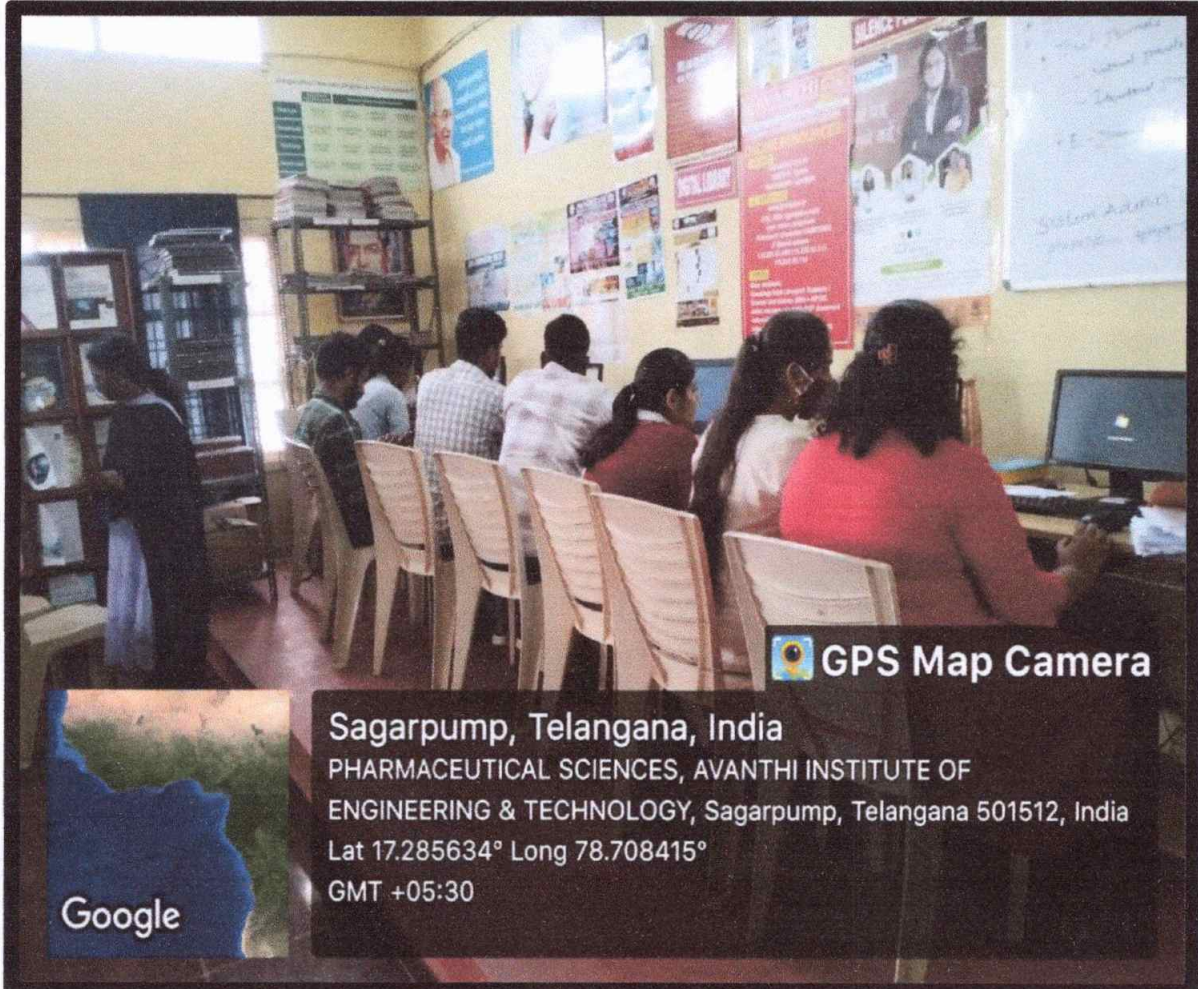

AVANTHI INSTITUTE OF PHARMACEUTICAL SCIENCES

(Approved by PCI, AICTE & Affiliated to JNTUH)

Gunthapally (V), Abdullapurmet (M), R.R. Dist., Near Ramoji Filmcity, Hyderabad - 501 512.