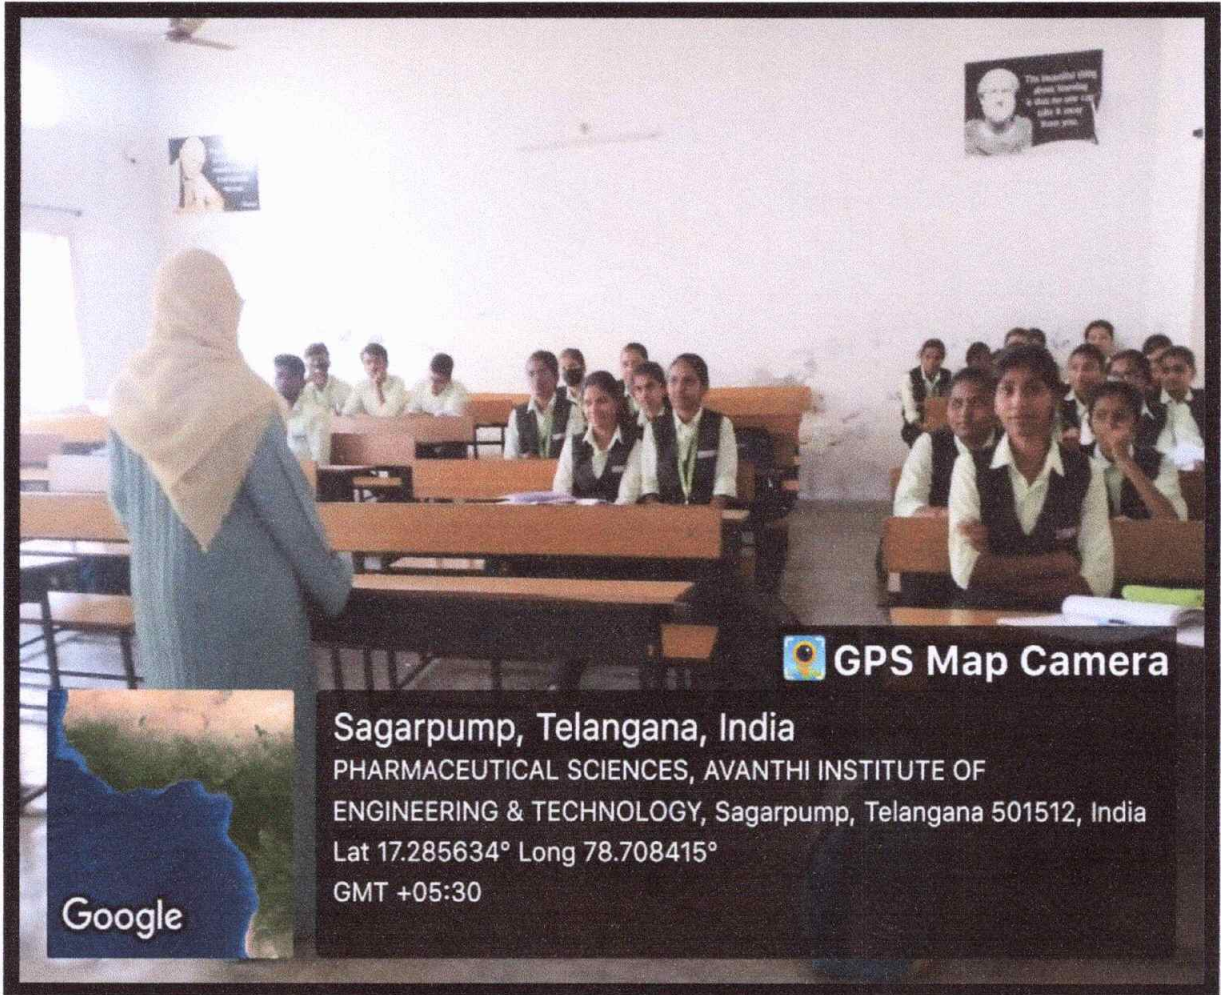

AVANTHI INSTITUTE OF PHARMACEUTICAL SCIENCES

(Approved by PCI, AICTE & Affiliated to JNTUH)

Gunthapally (V), Abdullapurmet (M), R.R. Dist., Near Ramoji Filmcity, Hyderabad - 501 512.