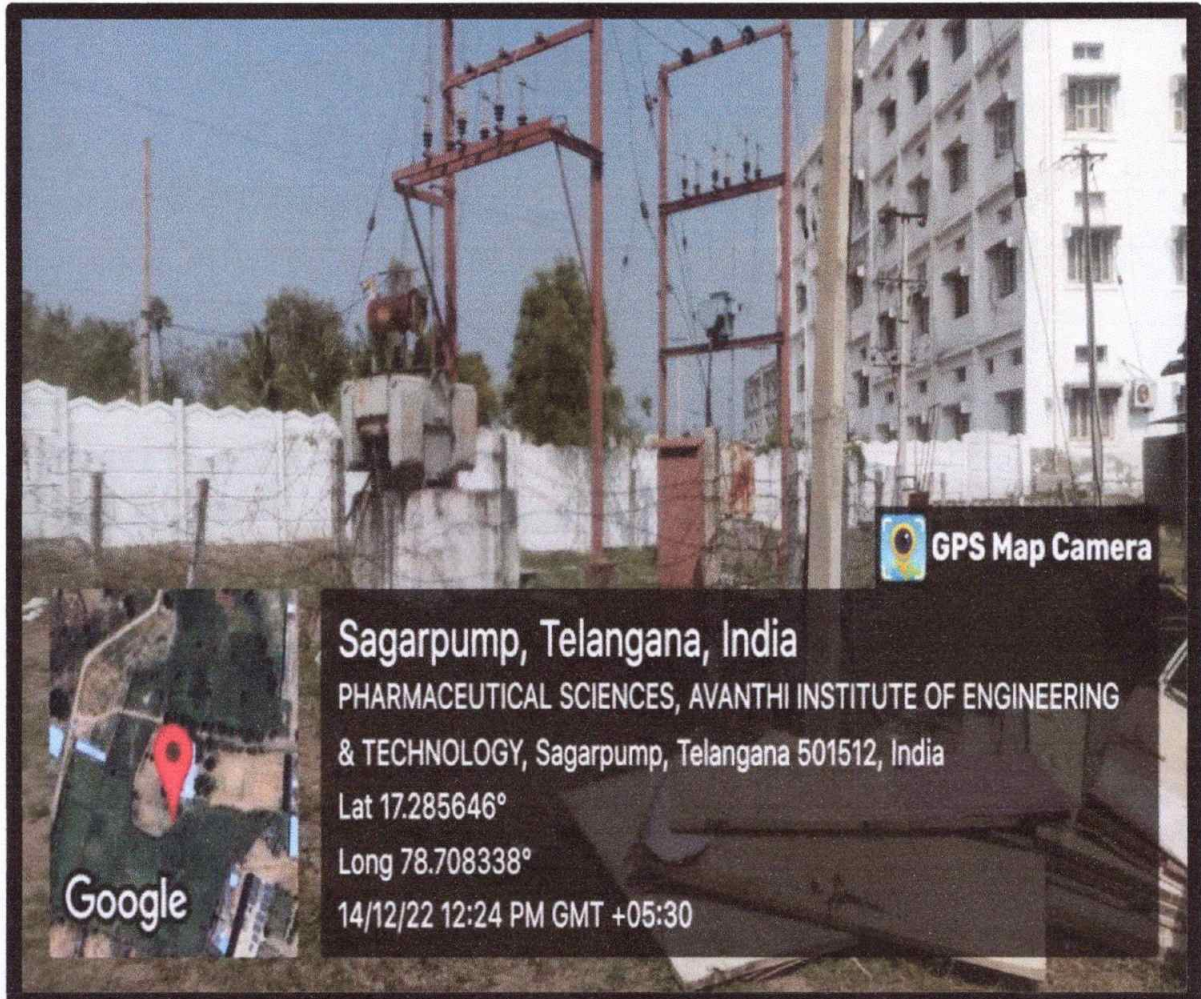

AVANTHI INSTITUTE OF PHARMACEUTICAL SCIENCES

(Approved by PCI, AICTE & Affiliated to JNTUH)

Gunthapally (V), Abdullapurmet (M), R.R. Dist., Near Ramoji Filmcity, Hyderabad - 501 512.