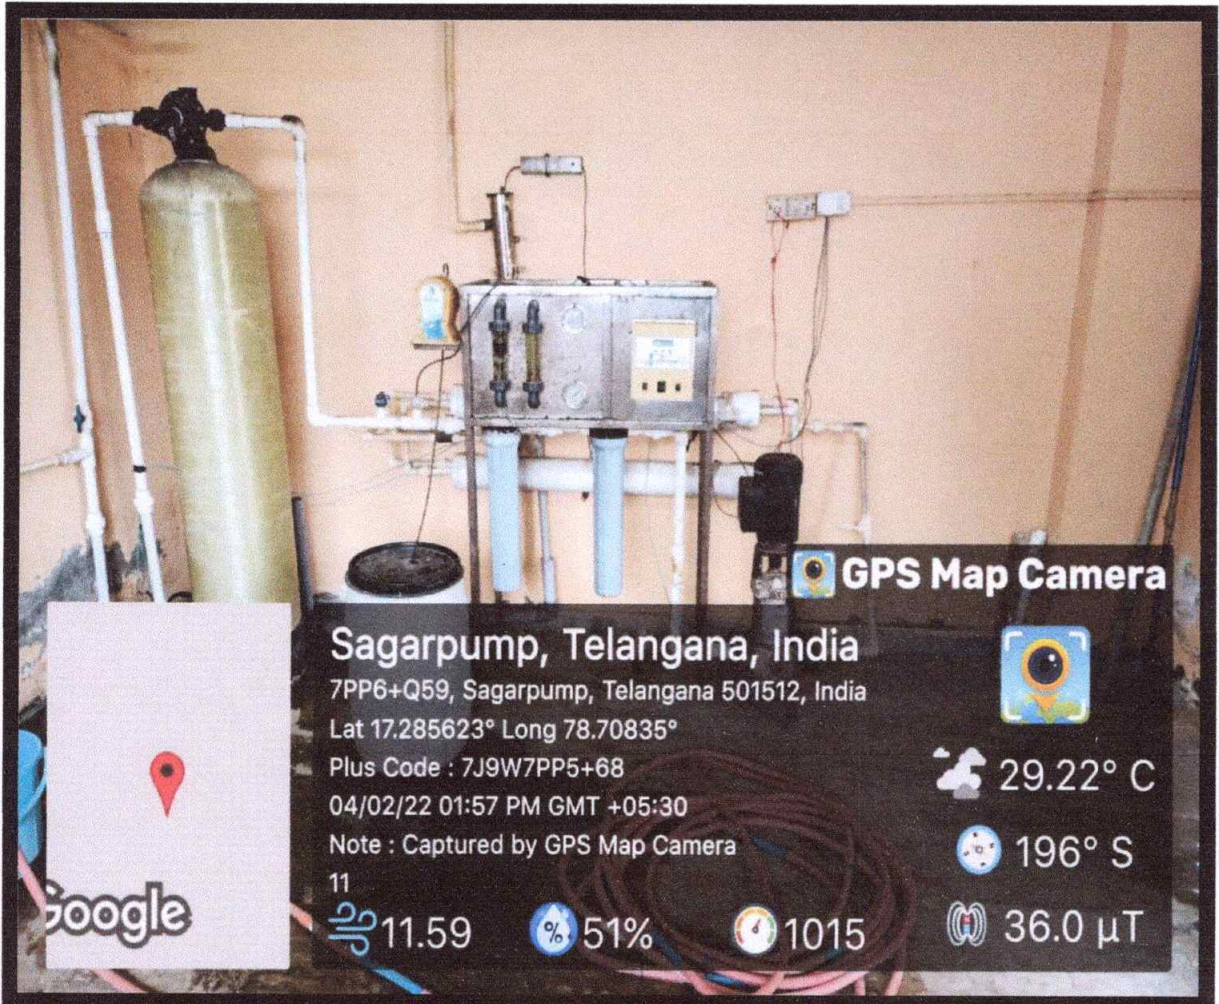

AVANTHI INSTITUTE OF PHARMACEUTICAL SCIENCES

(Approved by PCI, AICTE & Affiliated to JNTUH)

Gunthapally (V), Abdullapurmet (M), R.R. Dist., Near Ramoji Filmcity, Hyderabad - 501 512.