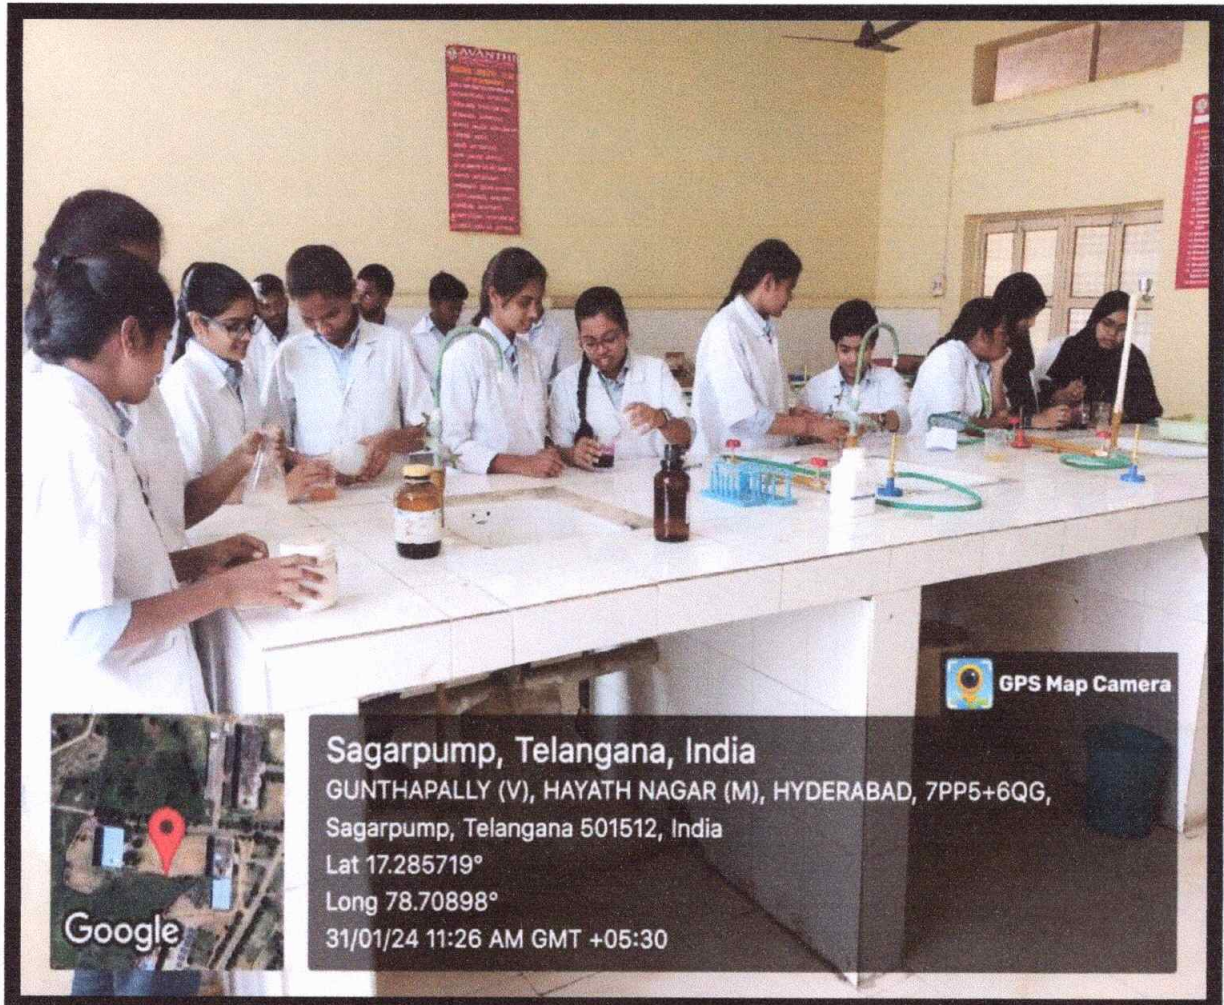

AVANTHI INSTITUTE OF PHARMACEUTICAL SCIENCES

(Approved by PCI, AICTE & Affiliated to JNTUH)

Gunthapally (V), Abdullapurmet (M), R.R. Dist., Near Ramoji Filmcity, Hyderabad - 501 512.